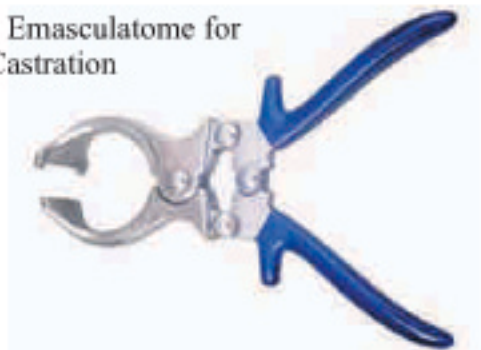

VCE - 516: Newberry Castrating Knife

VDE - 606: Anti Kick Bar

VCE - 515: Emasculator for Bloodless Castration