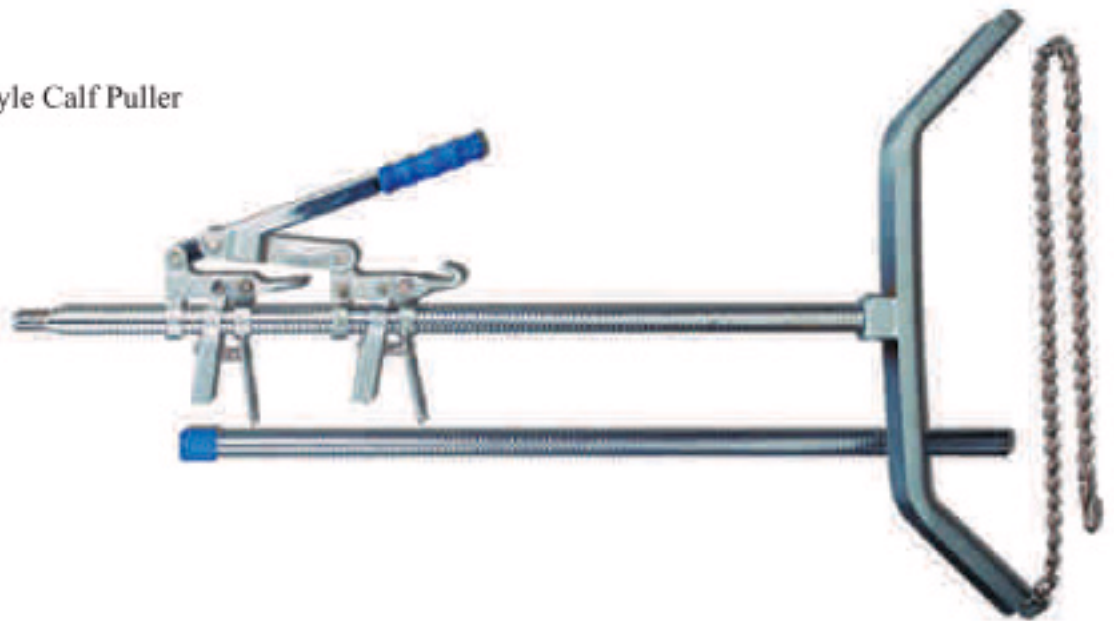

VOE - 412: Vienna Double Blunt Eye Hook Size: 5 1/2"

VOE - 410: Suture Style OB Handle Size: 4"

VOE - 417: OB Chain Handle

VOE - 415: Lyss OB Handle Size 3"

VOE - 416: Moore's OB Chain Handle

VOE - 409: Dr. Buhner's Needle Size 12"

VOE - 405: Pig Obstetrical Forceps Size: 23"

VOE - 406: Puppy OB Forceps

VOE - 407: Calf Snare Size 26"

VOE - 418: Farrowing Forceps for Piglets

VOE - 402: Ratchet Style Calf Puller

VOE - 419: Calving Chain with Two Adjustable Handles

VOE - 408: OB Chain Siz 30" & 60"

VCE - 511: Deluxe Castrating Plier made of Aluminum

VCE - 513: Emascutome for Bloodless Castration

VCE - 514: Emascutome for Bloodless Castration Forged Carbon Steel Nickel Plated
Size: 9"