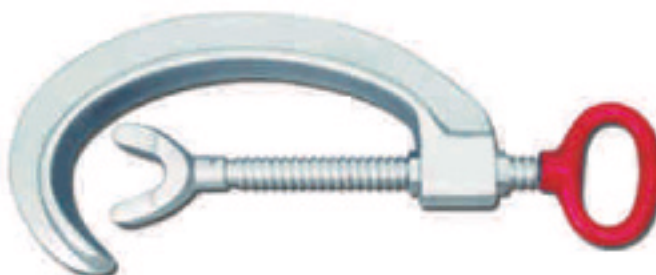

VDE - 604: Polansky Vaginal Speculum with 3 Blades

VDE - 606: Anti Kick Bar

VDE - 610: Automatic Drenching Gun

VDE - 612: Spring Bull Lead

VDE - 609: Automatic Bull Lead

VDE - 607: Hog Holder Small

VDE - 608; Pig Holder with Lock

VDE - 611; Harm's Bull Holder

VDE - 602: Anti Kick Device

VLE - 701: Barnes Dehorner
Size: 13" Wooden Handle

VLE - 702: Barnes Dehorner.
Size 17" with Metal Handle,
also available in 13"

VLE - 732: Universal Tag Applicator