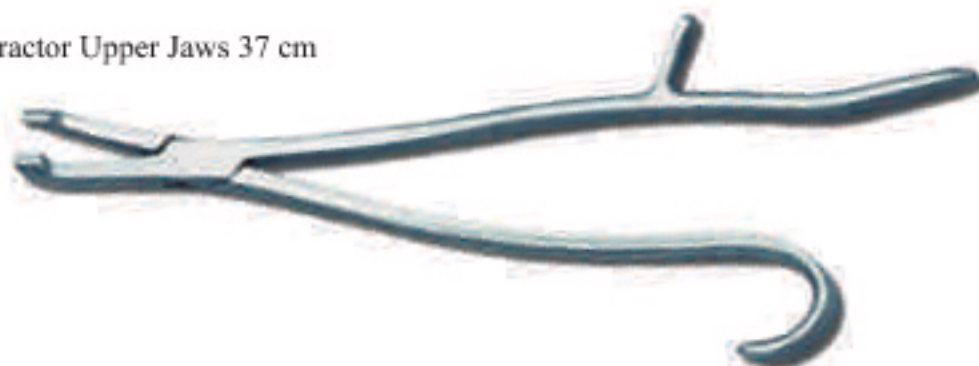

VETERINARY INSTRUMENTS CATALOGUE

VFT-101: Pull off

VFT-104: Nipper

VFT-105:
Hoof and claw cutter

VFT-102: Clincher 12"

VFT-103: Nail Puller

VFT-106: Hammer

VEE-201: Equine Molar Cutter Size: 25"

VEE-202: Equine Molar Forceps Size: 17 1/2"

VEE-203: Wolf tooth Extractor Forceps Size: 11 1/2"

VEE-204: RENOLDS Tooth Extractor Lower Jaw 37 cm

VEE-205: RENOLDS Tooth Extractor Upper Jaws 37 cm

VEE-206:
Thomsen's Universal Dental Float

VEE-207:
House Combination Dental Float
Size: 20"

VEE-208: Tongue Depressor

VEE-209: Dental Picks

VEE-210: Dental Mirror

VEE-213: Balling Gun
Size: 51 cm, Diameter 30mmx.

VEE-211: Equine Speculum by Schoupe