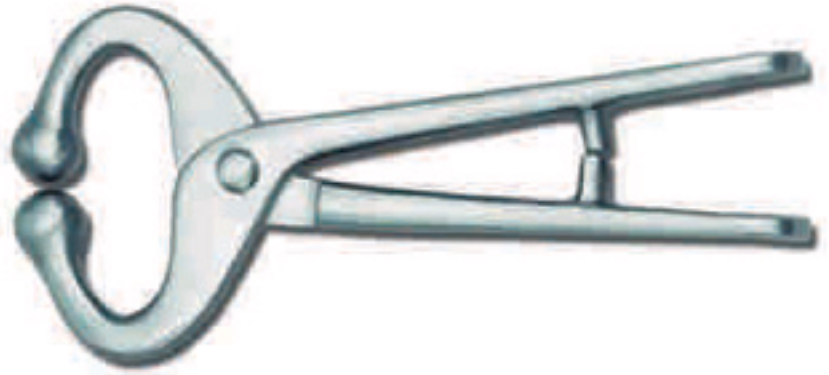

VLE - 714: Foot Rot Hoof Shear
Stainless Steel.

VLE - 709: One Hand Sheep Clipper

VLE - 710: Two Hand Sheep Clipper

VLE - 733: Tag Applicator.

VLE - 734: Tag Applicator

VLE - 729: Trocar, 4x100mm
Stainless Steel

VLE - 730:
Trocar, 10x150mm

VLE - 731: Trocar 7x120mm
Stainless Steel.

VLE - 703: Balling Gun. Flexible inner diameter 1.5"

VLE - 717: Bull Lead with Chain no Hooks
Stainless Steel.

VLE - 723: Ear Marking Plier Stainless Steel

VLE - 716: Bull Lead without Chain or Hook Stainless Steel.

VLE - 728: Horizontal Tattooing Forceps Character Height: 7mm: 7 Spaces

VLE - 727: Small tattoo Pliers Aluminum. 5 Spaces

VLE - 725: Revolving Head Tattoo Plier. Aluminum made.